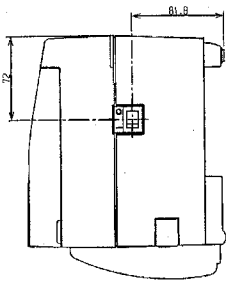

iDP-3550/3551

CITIZEN®

FEATURES

Small size, light weight, and low price
 High-speed print (Bi-directional)
 Red and black print
 Auto load
 Paper end sensor
 Built in auto cutter (ACS-134) (iDP-3551)
 Built in power supply

OPTIONS

Special purpose winder AW-3-E (Option)
 that will be placed Separately.

OUTLINE DRAWING OF IDP 3550

Item/Model	iDP-3550RF/PF	iDP-3551RF/PF
Print method	Serial dot impact method (Bidirectional print), 2-pass graphic (Unidirectional print)	
Print width	Character type: 63.6 mm/Graphic type: 58.7mm	
Print head	9 pins	
Print speed	Character type: Approx. 3.6 lines/second/Graphic type: Approx. 3 lines/second	
Print columns	40 Columns	
Character size	Character type: 1.36 mm(W) X2.4 mm(H) (7 dots) 1.36 mm(W) X3.1 mm(H) (9 dots) Graphic type: 1.20 mm(W) X2.4 mm(H) (7 dots) 1.20 mm(W) X3.1 mm(H) (9 dots)	
Line spacing	Character type: 4.23 mm (1/6 inch) Graphic type: 2.82mm (1/9 inch)	
Paper	Ordinary paper and non-carbon paper: 76+/-0.5 mm(W) x ø83 mm(OD)	
Ink ribbon	Special purpose ribbon cartridge: Red/Black or Single Color (Black or Purple)	
Interface	Serial(RS-232C), Parallel(CENTRONICS compliant)	
Command system	CBM mode, STAR mode, ESC/POS mode The user can select the mode with the DIP switch and preset jumpers.	
Input buffer	6KB or 256 bytes (Selectable with the DIP switch)	
Drawer function	2-drawer, 1-drawer switch	
Auto loading function	Automatically feeds the paper by several lines when it is inserted.	
Paper end detection	Stops printing when the paper has run out.	
Paper near end detection	Stops printing when the paper is running out. (Settable with a command)	
Auto cutter	None	AC-134-E (Capable of partial and full cut)
Weight	Approx. 2.8 kg Approx. 3 kg	
Outer dimensions	160(W)x212(D)X194(H)mm 160(W)x212(D)X173(H)mm	
Operating temperature and Humidity	0 to 40°C, 35 to 85 %RH (No dew condensation)	
Storage temperature and Humidity	-20 to 60°C, 10 to 90 %RH (No dew condensation)	