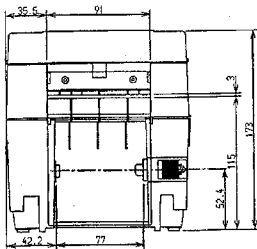

OPTIONS

Special purpose winder AW-3-E (Option)
 that will be placed Separately.

OUTLINE DRAWING OF IDP 3550

Item/Model	iDP-3550RF/PF	iDP-3551RF/PF
Print method	Serial dot impact method (Bidirectional print), 2-pass graphic (Unidirectional print)	
Print width	Character type: 63.6 mm/Graphic type: 58.7mm	
Print head	9 pins	
Print speed	Character type: Approx. 3.6 lines/second/Graphic type: Approx. 3 lines/second	
Print columns	40 Columns	
Character size	Character type: 1.36 mm(W) X2.4 mm(H) (7 dots) 1.36 mm(W) X3.1 mm(H) (9 dots) Graphic type: 1.20 mm(W) X2.4 mm(H) (7 dots) 1.20 mm(W) X3.1 mm(H) (9 dots)	
Line spacing	Character type: 4.23 mm (1/6 inch) Graphic type: 2.82mm (1/9 inch)	
Paper	Ordinary paper and non-carbon paper: 76+/-0.5 mm(W) x ø83 mm(OD)	
Ink ribbon	Special purpose ribbon cartridge: Red/Black or Single Color (Black or Purple)	
Interface	Serial(RS-232C), Parallel(CENTRONICS compliant)	
Command system	CBM mode, STAR mode, ESC/POS mode The user can select the mode with the DIP switch and preset jumpers.	
Input buffer	6KB or 256 bytes (Selectable with the DIP switch)	
Drawer function	2-drawer, 1-drawer switch	
Auto loading function	Automatically feeds the paper by several lines when it is inserted.	
Paper end detection	Stops printing when the paper has run out.	
Paper near end detection	Stops printing when the paper is running out. (Settable with a command)	
Auto cutter	None	AC-134-E (Capable of partial and full cut)
Weight	Approx. 2.8 kg Approx. 3 kg	
Outer dimensions	160(W)x212(D)X194(H)mm 160(W)x212(D)X173(H)mm	
Operating temperature and Humidity	0 to 40°C, 35 to 85 %RH (No dew condensation)	
Storage temperature and Humidity	-20 to 60°C, 10 to 90 %RH (No dew condensation)	